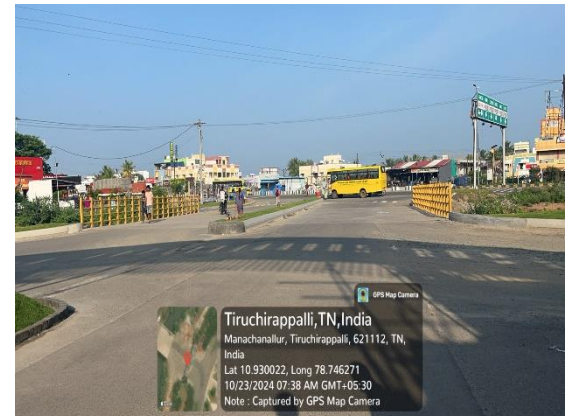

DHANALAKSHMI SRINIVASAN UNIVERSITY

SAMAYAPURAM TIRUCHIRAPALLI – 621 112 TAMIL NADU

SPECIAL CAMPAIGN 4.0 (02 Oct – 31 Oct 2024)
FOR SWACHHATA AND MINIMIZING PENDANCY

Society Centric Initiative
by Dhanalakshmi Srinivasan University, Trichy
Before

After

In the main entrance of Dhanalakshmi Srinivasan University, Trichy, the road was maintained with water fountain and at the ends of the canal, safety bulwark is constructed for any protection against external danger, injury, or annoyance. This is very useful to the people of Maruthur and Samayapuram villages.

DHANALAKSHMI SRINIVASAN UNIVERSITY

SAMAYAPURAM TIRUCHIRAPALLI – 621 112 TAMIL NADU

SPECIAL CAMPAIGN 4.0 (02 Oct – 31 Oct 2024) FOR SWACHHATA AND MINIMIZING PENDING

Around the Dhanalakshmi Srinivasan University the management constructed the road for public usage under society community centric work to prioritize the needs, interests and well-being of the society living around the University campus. This is very useful to the people of Maruthur and Samayapuram villages.